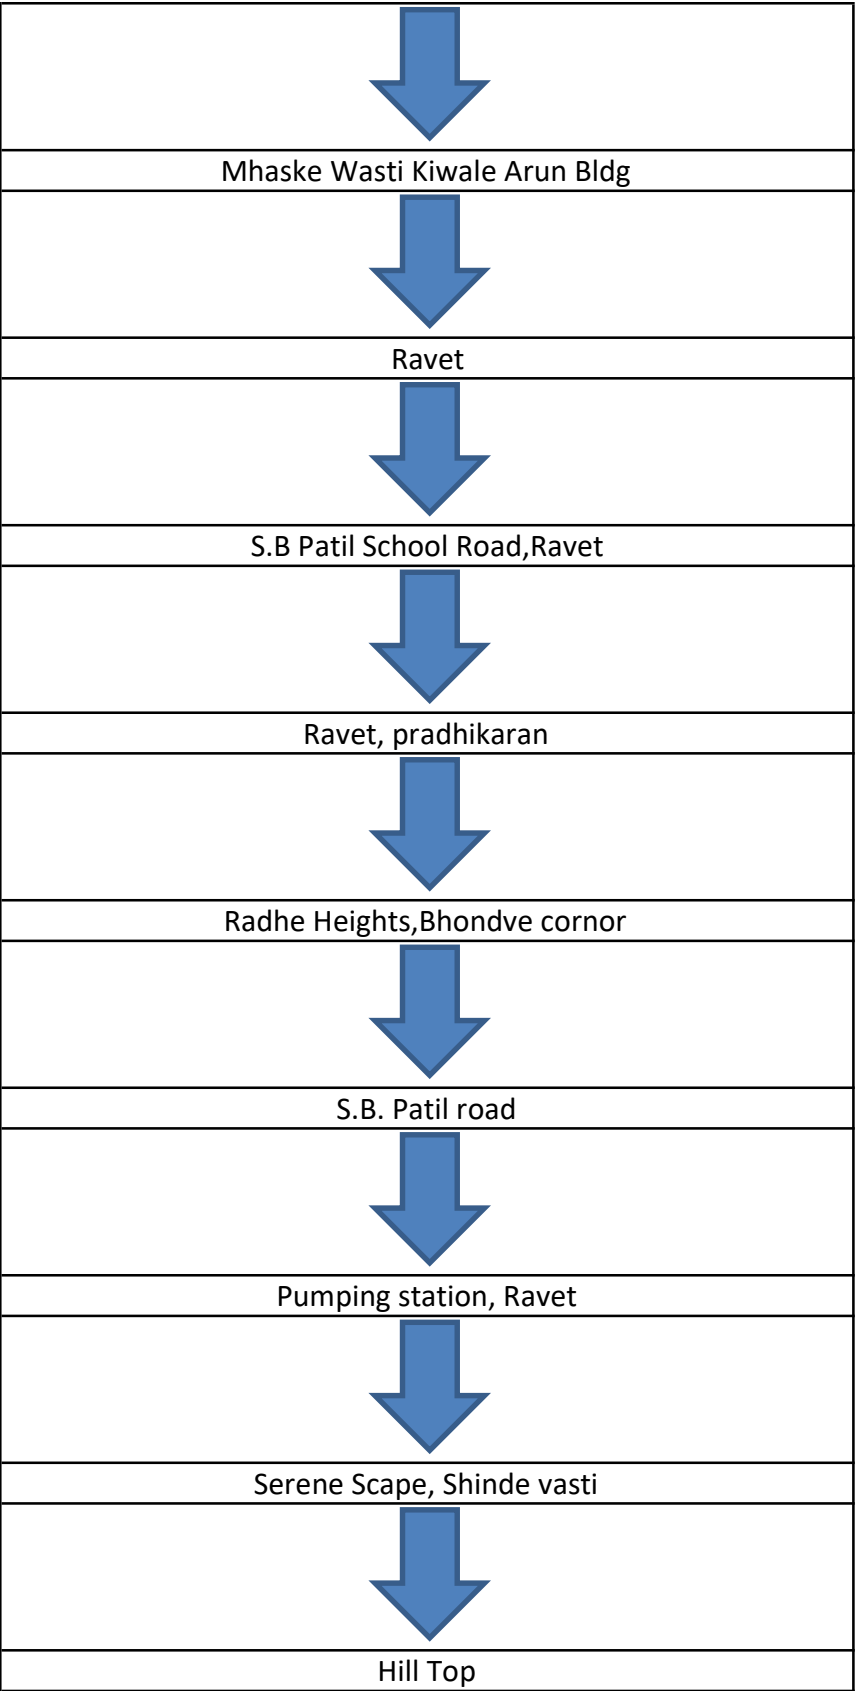

sonigara Angan near Iskon temple

BUS NO-14

Bus Route:- Dehuroad

Starting Point -Iodha city

Little Earth Masulkar City, Gahunje Stadium

Urban Forest Stadium

Shagun society, Shalimar Hotel

Shalimaar hotel, dehu road